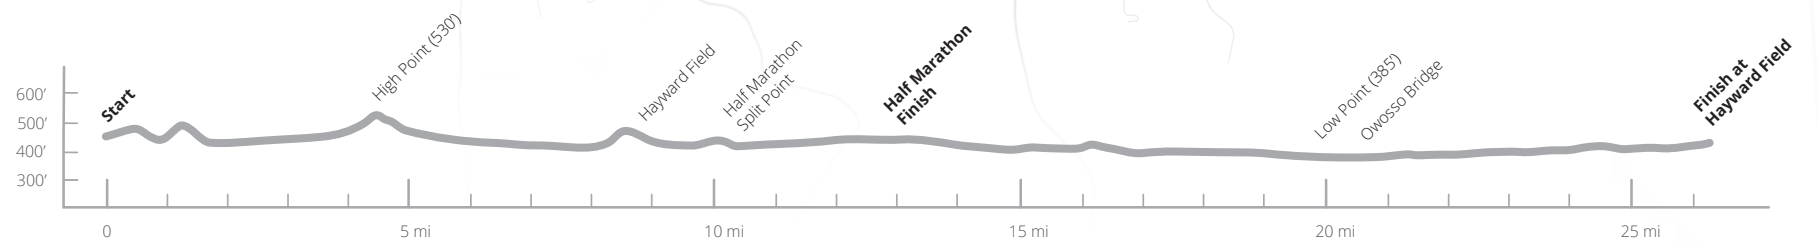

MARATHON & HALF MARATHON ELEVATION